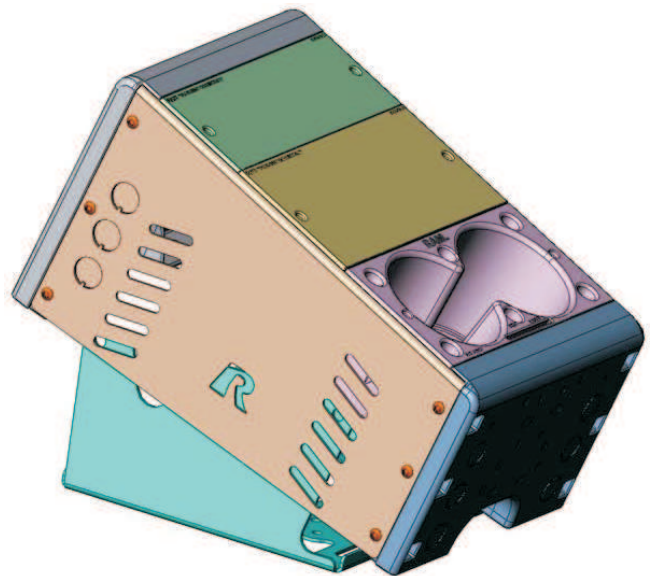

RAM® Mount

Tough-Box™ Console Dimensions

| RAM TOUGH-BOX # | A TOTAL FACEPLATE SIZE COMBINED | B REAR HEIGHT RANGE | C FRONT HEIGHT RANGE |
|-----------------|---------------------------------------------|------------------------------|-------------------------------|
| RAM-VC-9 | 7" | 6" TO 10" | 7 1/4" TO 11 1/4" |
| RAM-VC-13 | 11" | | |
| RAM-VC-17 | 15" | | |
| RAM-VC-21 | 19" | | |

RAM-VC-13 TOUGH-BOX 13"
CONSOLE SHOWN IN FULLY RAISED
CONFIGURATION

RAM-VC-13 TOUGH-BOX 13"
CONSOLE SHOWN IN FULLY ANGLED
CONFIGURATION (26 DEGREES)

National Products Inc. 8410 Dallas Ave. S. Seattle, WA 98108