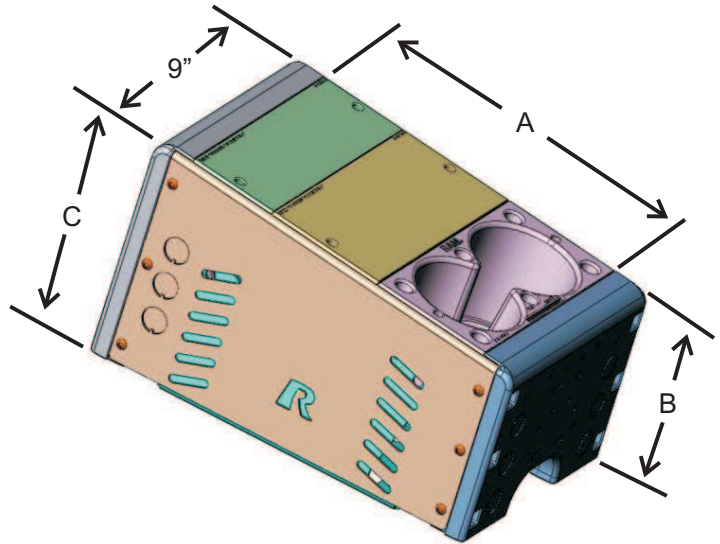

RAM® Mount

Tough-Box™ Console Dimensions

| RAM TOUGH-BOX # | A TOTAL FACEPLATE SIZE COMBINED | B REAR HEIGHT RANGE | C FRONT HEIGHT RANGE |
|-----------------|---------------------------------------------|------------------------------|-------------------------------|
| RAM-VC-9 | 7" | 6" TO 10" | 7 1/4" TO 11 1/4" |
| RAM-VC-13 | 11" | | |
| RAM-VC-17 | 15" | | |
| RAM-VC-21 | 19" | | |

RAM-VC-13 TOUGH-BOX 13"
CONSOLE SHOWN IN FULLY RAISED
CONFIGURATION

RAM-VC-13 TOUGH-BOX 13"
CONSOLE SHOWN IN FULLY ANGLED
CONFIGURATION (26 DEGREES)

National Products Inc. 8410 Dallas Ave. S. Seattle, WA 98108