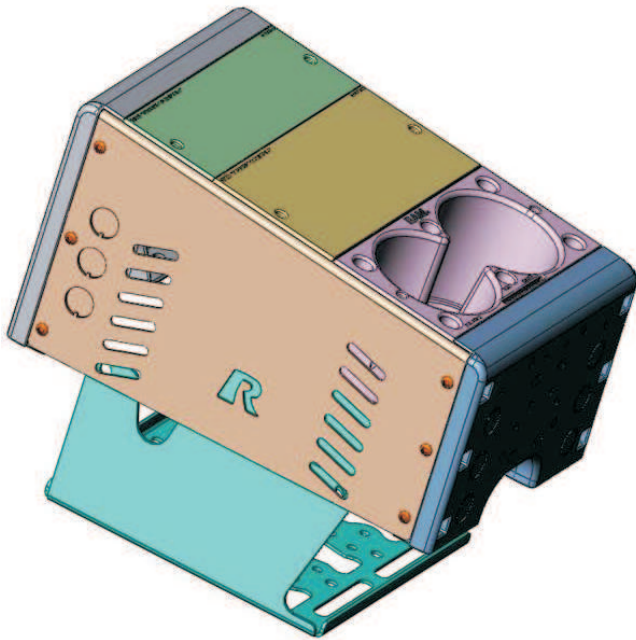

RAM® Mount

Tough-Box™ Console Dimensions

| RAM TOUGH-BOX # | A TOTAL FACEPLATE SIZE COMBINED | B REAR HEIGHT RANGE | C FRONT HEIGHT RANGE |
|-----------------|---------------------------------------------|------------------------------|-------------------------------|
| RAM-VC-9 | 7" | 6" TO 10" | 7 1/4" TO 11 1/4" |
| RAM-VC-13 | 11" | | |
| RAM-VC-17 | 15" | | |
| RAM-VC-21 | 19" | | |

RAM-VC-13 TOUGH-BOX 13"
CONSOLE SHOWN IN FULLY RAISED
CONFIGURATION

RAM-VC-13 TOUGH-BOX 13"
CONSOLE SHOWN IN FULLY ANGLED
CONFIGURATION (26 DEGREES)

National Products Inc. 8410 Dallas Ave. S. Seattle, WA 98108